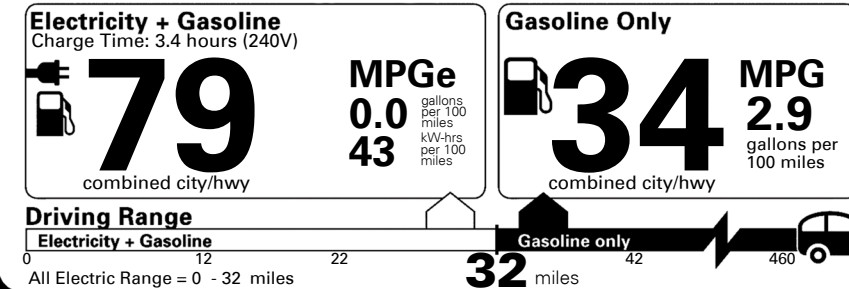

MSRP INCLUDING OPTIONS \$ 50,415.00

INLAND FREIGHT AND HANDLING \$ 1,325.00

TOTAL MANUFACTURER'S SUGGESTED RETAIL PRICE ▶ \$ 51,740.00

TOTAL ADDITIONAL WEIGHT: 9.4

EPA DOT Fuel Economy and Environment

Plug-In Hybrid Vehicle
 Electricity-Gasoline

Fuel Economy SMALL SUVs range from 14 to 123 MPGe. The best vehicle rates 140 MPGe.

You save \$3,750
 in fuel costs
 over 5 years
 compared to the
 average new vehicle.

Annual fuel cost \$1,200

Actual results will vary for many reasons, including driving conditions and how you drive and maintain your vehicle. The average new vehicle gets 28 MPG and costs \$9,750 to fuel over 5 years. Cost estimates are based on 15,000 miles per year at \$3.60 per gallon and \$0.15 per kW-hr. This is a dual fueled automobile. MPGe is miles per gasoline gallon equivalent. Vehicle emissions are a significant cause of climate change and smog.