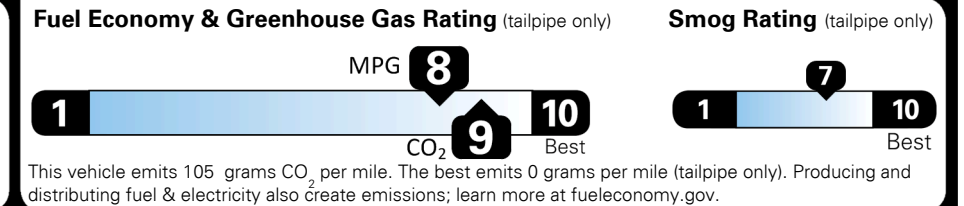

MSRP INCLUDING OPTIONS \$ 50,415.00

INLAND FREIGHT AND HANDLING \$ 1,325.00

TOTAL MANUFACTURER'S SUGGESTED RETAIL PRICE ▶ \$ 51,740.00

TOTAL ADDITIONAL WEIGHT: 9.4

EPA DOT Fuel Economy and Environment

Plug-In Hybrid Vehicle
 Electricity-Gasoline

Fuel Economy SMALL SUVs range from 14 to 123 MPGe. The best vehicle rates 140 MPGe.

You save \$3,750
 in fuel costs
 over 5 years
 compared to the
 average new vehicle.

Annual fuel cost \$1,200

Actual results will vary for many reasons, including driving conditions and how you drive and maintain your vehicle. The average new vehicle gets 28 MPG and costs \$9,750 to fuel over 5 years. Cost estimates are based on 15,000 miles per year at \$3.60 per gallon and \$0.15 per kW-hr. This is a dual fueled automobile. MPGe is miles per gasoline gallon equivalent. Vehicle emissions are a significant cause of climate change and smog.