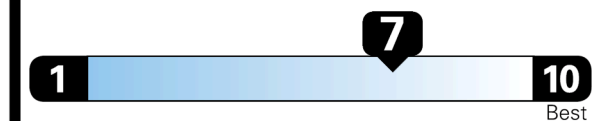

EPA DOT Fuel Economy and Environment

Gasoline Vehicle

Fuel Economy

35 MPG
combined city/hwy

36 MPG
city

33 MPG
highway

2.9 gallons per 100 miles

SMALL SUVs range from 14 to 129 MPG. The best vehicle rates 142 MPGe.

You save $1,500
in fuel costs over 5 years compared to the average new vehicle.

Annual fuel cost $1,000

Fuel Economy & Greenhouse Gas Rating (tailpipe only)