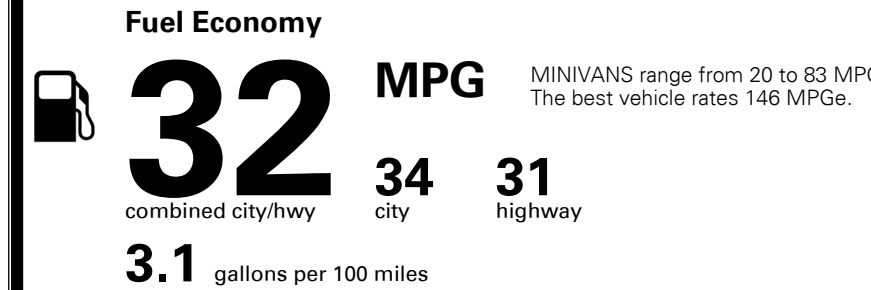

Included
 \$110.00
 \$265.00
 \$125.00
 \$150.00

MSRP INCLUDING OPTIONS

\$ 53,740.00

INLAND FREIGHT AND HANDLING

\$ 1,435.00

TOTAL MANUFACTURER'S SUGGESTED RETAIL PRICE ▶

\$ 55,175.00

TOTAL ADDITIONAL WEIGHT: 20.0

EPA DOT Fuel Economy and Environment

Gasoline Vehicle

You save \$750
 in fuel costs over 5 years compared to the average new vehicle.

Annual fuel cost **\$1,550**

Actual results will vary for many reasons, including driving conditions and how you drive and maintain your vehicle. The average new vehicle gets 29 MPG and costs \$8,500 to fuel over 5 years. Cost estimates are based on 15,000 miles per year at \$ 3.30 per gallon. MPGe is miles per gasoline gallon equivalent. Vehicle emissions are a significant cause of climate change and smog.