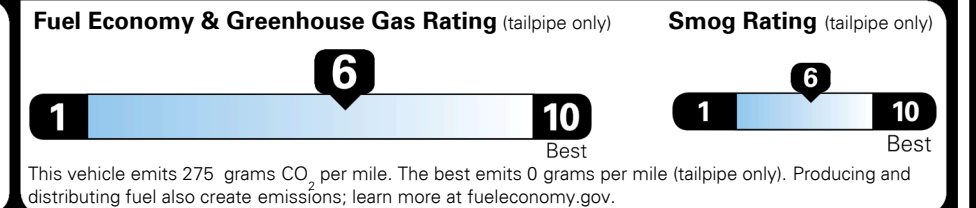

Included
 \$110.00
 \$265.00
 \$125.00
 \$150.00

MSRP INCLUDING OPTIONS

\$ 53,740.00

INLAND FREIGHT AND HANDLING

\$ 1,435.00

TOTAL MANUFACTURER'S SUGGESTED RETAIL PRICE ▶

\$ 55,175.00

TOTAL ADDITIONAL WEIGHT: 20.0

EPA DOT Fuel Economy and Environment

Gasoline Vehicle

You save \$750
 in fuel costs over 5 years compared to the average new vehicle.

Annual fuel cost **\$1,550**

Actual results will vary for many reasons, including driving conditions and how you drive and maintain your vehicle. The average new vehicle gets 29 MPG and costs \$8,500 to fuel over 5 years. Cost estimates are based on 15,000 miles per year at \$ 3.30 per gallon. MPGe is miles per gasoline gallon equivalent. Vehicle emissions are a significant cause of climate change and smog.