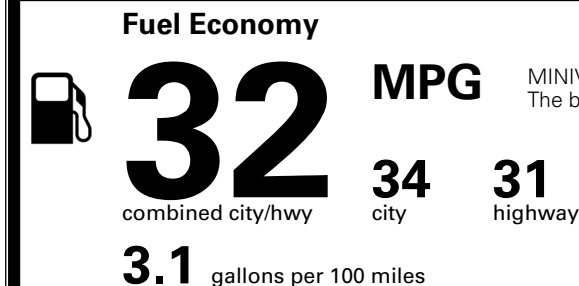

\$495.00
 \$285.00
 \$65.00
 \$45.00

MSRP INCLUDING OPTIONS

\$ 44,480.00

INLAND FREIGHT AND HANDLING

\$ 1,545.00

TOTAL MANUFACTURER'S SUGGESTED RETAIL PRICE ▶

\$ 46,025.00

TOTAL ADDITIONAL WEIGHT: 11.4

EPA DOT Fuel Economy and Environment

Gasoline Vehicle

MINIVANS range from 20 to 83 MPG. The best vehicle rates 146 MPGe.

You save \$750
 in fuel costs over 5 years compared to the average new vehicle.

Annual fuel cost
\$1,550