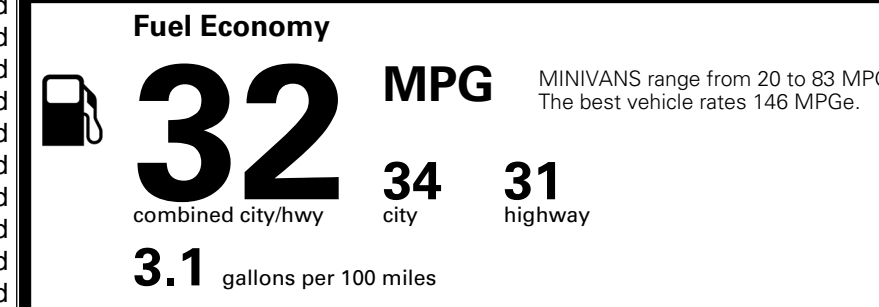

\$495.00
 \$315.00
 \$65.00
 \$45.00

MSRP INCLUDING OPTIONS

\$ 44,510.00

INLAND FREIGHT AND HANDLING

\$ 1,545.00

TOTAL MANUFACTURER'S SUGGESTED RETAIL PRICE ▶

\$ 46,055.00

TOTAL ADDITIONAL WEIGHT: 11.4

EPA DOT Fuel Economy and Environment

Gasoline Vehicle

You save \$750
 in fuel costs over 5 years compared to the average new vehicle.

Annual fuel cost
\$1,550

Actual results will vary for many reasons, including driving conditions and how you drive and maintain your vehicle. The average new vehicle gets 29 MPG and costs \$8,500 to fuel over 5 years. Cost estimates are based on 15,000 miles per year at \$ 3.30 per gallon. MPGe is miles per gasoline gallon equivalent. Vehicle emissions are a significant cause of climate change and smog.