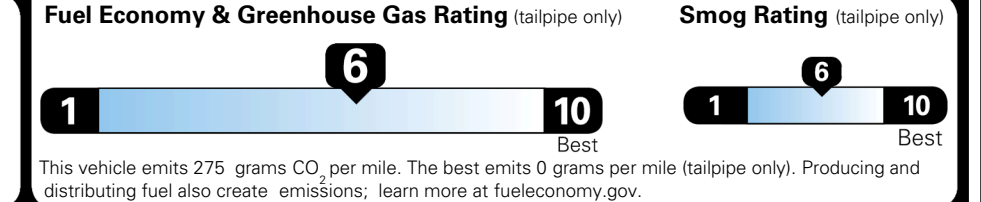

\$495.00
 \$315.00
 \$65.00
 \$45.00

MSRP INCLUDING OPTIONS

\$ 44,510.00

INLAND FREIGHT AND HANDLING

\$ 1,545.00

TOTAL MANUFACTURER'S SUGGESTED RETAIL PRICE ▶

\$ 46,055.00

TOTAL ADDITIONAL WEIGHT: 11.4

EPA DOT Fuel Economy and Environment

Gasoline Vehicle

You save \$750
 in fuel costs over 5 years compared to the average new vehicle.

Annual fuel cost
\$1,550

Actual results will vary for many reasons, including driving conditions and how you drive and maintain your vehicle. The average new vehicle gets 29 MPG and costs \$8,500 to fuel over 5 years. Cost estimates are based on 15,000 miles per year at \$ 3.30 per gallon. MPGe is miles per gasoline gallon equivalent. Vehicle emissions are a significant cause of climate change and smog.