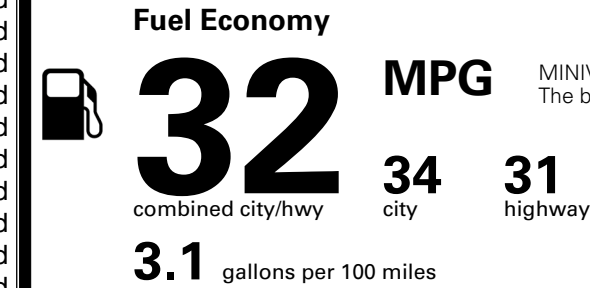

## EPA DOT Fuel Economy and Environment

Gasoline Vehicle

MINIVANS range from 20 to 83 MPG.  
 The best vehicle rates 146 MPGe.

**You save \$750**  
 in fuel costs  
 over 5 years  
 compared to the  
 average new vehicle.