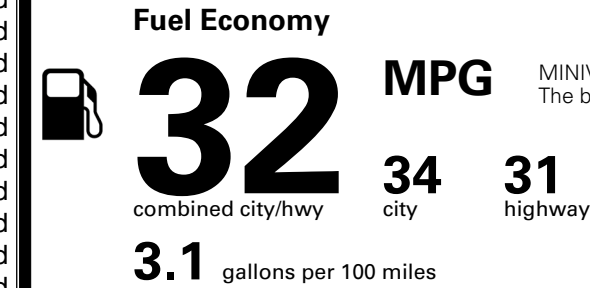

\$495.00
 \$285.00
 \$65.00
 \$45.00

MSRP INCLUDING OPTIONS

\$ 44,480.00

INLAND FREIGHT AND HANDLING

\$ 1,545.00

TOTAL MANUFACTURER'S SUGGESTED RETAIL PRICE ▶

\$ 46,025.00

TOTAL ADDITIONAL WEIGHT: 11.4

EPA DOT Fuel Economy and Environment

Gasoline Vehicle

MINIVANS range from 20 to 83 MPG.
 The best vehicle rates 146 MPGe.

You save \$750
 in fuel costs
 over 5 years
 compared to the
 average new vehicle.