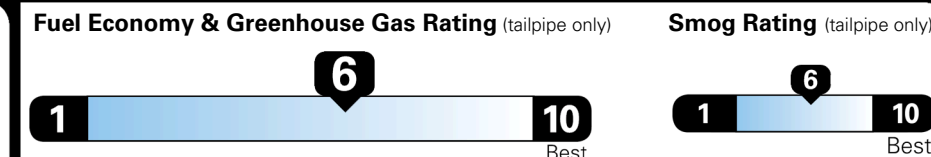

Actual results will vary for many reasons, including driving conditions and how you drive and maintain your vehicle. The average new vehicle gets 29 MPG and costs $8,500 to fuel over 5 years. Cost estimates are based on 15,000 miles per year at $ 3.30 per gallon. MPGe is miles per gasoline gallon equivalent. Vehicle emissions are a significant cause of climate change and smog.

fueleconomy.gov

Calculate personalized estimates and compare vehicles

GOVERNMENT 5-STAR SAFETY RATINGS

Overall Vehicle Score ★★★★★

Based on the combined rating of frontal, side and rollover. Should ONLY be compared to other vehicles of similar size and weight.

Frontal Driver ★★★★★

Crash Passenger ★★★★★

Based on the risk of injury in a frontal impact. Should ONLY be compared to other vehicles of similar size and weight.

Side Front seat ★★★★★

Crash Rear seat ★★★★★

Star ratings based on the risk of injury in a side impact.

Rollover ★★★★★

Star ratings based on the risk of rollover in a single-vehicle crash.

Star ratings range from 1 to 5 stars (★★★★★) with 5 being the highest.

Source: National Highway Traffic Safety Administration (NHTSA).

www.safercar.gov or 1-888-327-4236

Manufacturer's suggested retail price includes Manufacturer's recommended pre-delivery service. License and title fees, state and local taxes and other dealer installed options and accessories are not included in the manufacturer's suggested retail price.

PARTS CONTENT INFORMATION

FOR VEHICLES IN THIS CAR LINE U.S./CANADIAN PARTS CONTENT: 3 %

MAJOR SOURCES OF FOREIGN PARTS: KOREA: 90%

NOTE: PARTS CONTENT DOES NOT INCLUDE FINAL ASSEMBLY, DISTRIBUTION, OR OTHER NON-PARTS COSTS.

FOR THIS VEHICLE FINAL ASSEMBLY POINT: GWANGJU, KOREA

COUNTRY OF ORIGIN

ENGINE (MOTOR): KOREA

TRANSMISSION: KOREA

*Additional terms and conditions apply.

**Kia Connect may be currently unavailable for some Model Year 2022 and newer vehicles sold or purchased in Massachusetts; please see owners.kia.com for more information.

NOTE: When you purchase this vehicle, Kia America, Inc. collects personal information you provide to the dealership. For information on our collection and use of personal information and your rights, please see our Privacy Policy on www.kia.com.