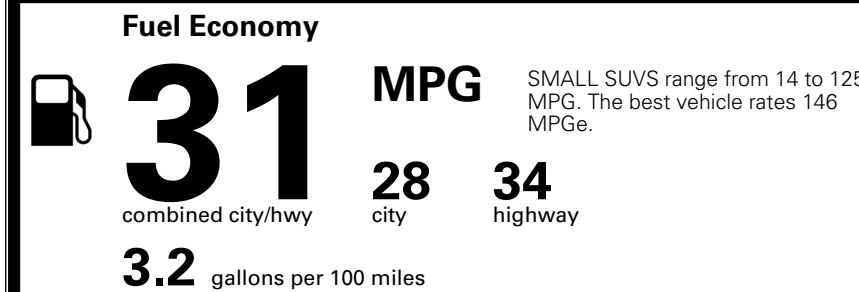

MSRP INCLUDING OPTIONS \$ 27,890.00

INLAND FREIGHT AND HANDLING \$ 1,495.00

TOTAL MANUFACTURER'S SUGGESTED RETAIL PRICE ▶ \$ 29,385.00

TOTAL ADDITIONAL WEIGHT: 11.9

EPA DOT Fuel Economy and Environment

Gasoline Vehicle