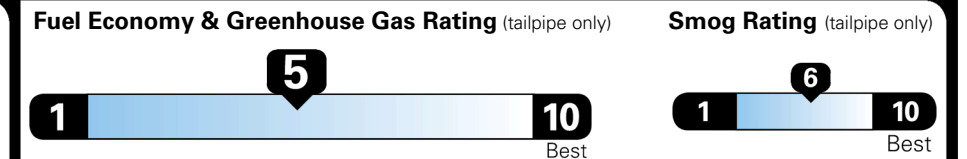

SMALL SUVs range from 14 to 138 MPG. The best vehicle rates 146 MPGe.

You spend
$1,000
more in fuel costs
over 5 years
compared to the
average new vehicle.

Annual fuel cost
$1,800