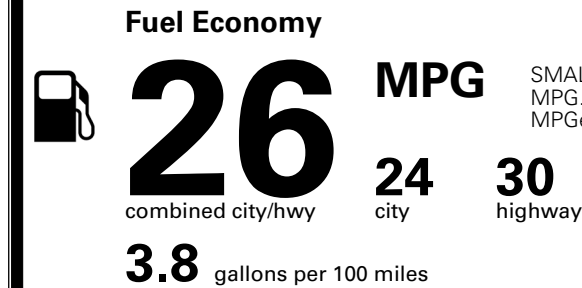

\$2,500.00

\$200.00
 \$160.00
 \$45.00

MSRP INCLUDING OPTIONS

\$ 35,695.00

INLAND FREIGHT AND HANDLING

\$ 1,495.00

TOTAL MANUFACTURER'S SUGGESTED RETAIL PRICE ▶

\$ 37,190.00

EPA DOT Fuel Economy and Environment

Gasoline Vehicle

SMALL SUVs range from 14 to 138 MPG. The best vehicle rates 146 MPGe.

You spend
\$1,000
 more in fuel costs
 over 5 years
 compared to the
 average new vehicle.