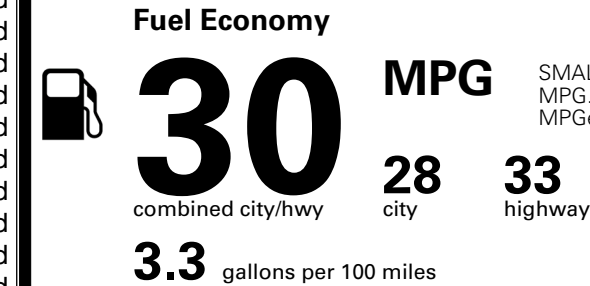

TOTAL ADDITIONAL WEIGHT: 8.0

EPA DOT Fuel Economy and Environment

Gasoline Vehicle

SMALL SUVs range from 14 to 138 MPG. The best vehicle rates 146 MPGe.

You save \$250
 in fuel costs over 5 years compared to the average new vehicle.

Annual fuel cost
\$1,550

Fuel Economy & Greenhouse Gas Rating (tailpipe only) Smog Rating (tailpipe only)

This vehicle emits 298 grams CO₂ per mile. The best emits 0 grams per mile (tailpipe only). Producing and distributing fuel also create emissions; learn more at fueleconomy.gov.