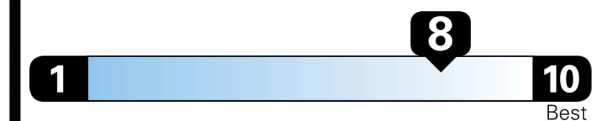

SMALL SUVs range from 14 to 138 MPG. The best vehicle rates 146 MPGe.

You save \$3,750
 in fuel costs over 5 years compared to the average new vehicle.

Annual fuel cost \$950

Fuel Economy & Greenhouse Gas Rating (tailpipe only)