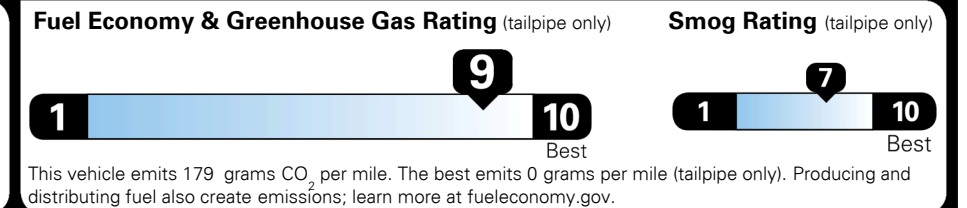

Actual results will vary for many reasons, including driving conditions and how you drive and maintain your vehicle. The average new vehicle gets 27 MPG and costs $6,500 to fuel over 5 years. Cost estimates are based on 15,000 miles per year at $ 2.35 per gallon. MPGe is miles per gasoline gallon equivalent. Vehicle emissions are a significant cause of climate change and smog.

fueleconomy.gov

Calculate personalized estimates and compare vehicles

GOVERNMENT 5-STAR SAFETY RATINGS

Overall Vehicle Score		★★★★★	▲
Based on the combined rating of frontal, side and rollover. Should ONLY be compared to other vehicles of similar size and weight. ▲ Safety Concern: Visit www.safercar.gov or call 1-888-327-4236 for more details.			
Frontal	Driver	★★★★★	
Crash	Passenger	★★★★	▲
Based on the risk of injury in a frontal impact. Should ONLY be compared to other vehicles of similar size and weight.			
Side	Front seat	★★★★★	
Crash	Rear seat	★★★★★	
Star ratings based on the risk of injury in a side impact.			
Rollover		★★★★★	
Star ratings based on the risk of rollover in a single-vehicle crash.			

Star ratings range from 1 to 5 stars (★★★★★) with 5 being the highest. Source: National Highway Traffic Safety Administration (NHTSA). www.safercar.gov or 1-888-327-4236

Manufacturer's suggested retail price includes Manufacturer's recommended pre-delivery service. License and title fees, state and local taxes and other dealer installed options and accessories are not included in the manufacturer's suggested retail price.

PARTS CONTENT INFORMATION

FOR VEHICLES IN THIS CAR LINE U.S./CANADIAN PARTS CONTENT: 5 %

MAJOR SOURCES OF FOREIGN PARTS: KOREA: 80%

NOTE: PARTS CONTENT DOES NOT INCLUDE FINAL ASSEMBLY, DISTRIBUTION, OR OTHER NON-PARTS COSTS.

FOR THIS VEHICLE FINAL ASSEMBLY POINT: HWASUNG, KOREA

COUNTRY OF ORIGIN ENGINE (MOTOR):

KOREA

TRANSMISSION:

KOREA

*Additional terms and conditions apply.

**Kia Connect may be currently unavailable for Model Year 2022 and newer vehicles sold or purchased in Massachusetts; please see owners.kia.com for updates on availability.

NOTE: When you purchase this vehicle, Kia America, Inc. collects personal information you provide to the dealership. For information on our collection and use of personal information and your rights, please see our Privacy Policy on www.kia.com.