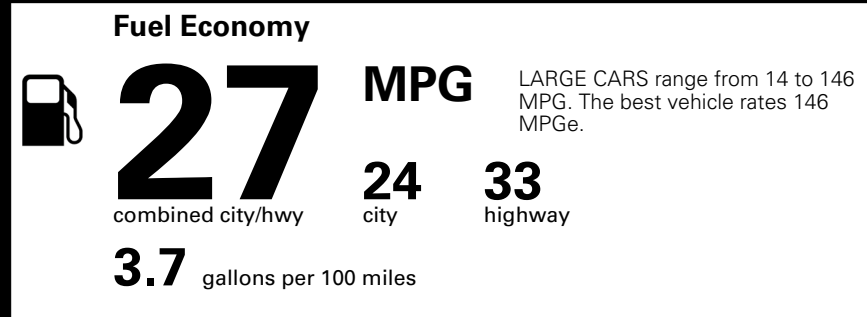

TOTAL MANUFACTURER'S SUGGESTED RETAIL PRICE ▶

\$ 34,140.00

TOTAL ADDITIONAL WEIGHT: 14.0

*Additional terms and conditions apply.
 **Kia Connect may be currently unavailable for some Model Year 2022 and newer vehicles sold or purchased in Massachusetts; please see owners.kia.com for more information.
 NOTE: When you purchase this vehicle, Kia America, Inc. collects personal information you provide to the dealership. For information on our collection and use of personal information and your rights, please see our Privacy Policy on www.kia.com.

EPA DOT Fuel Economy and Environment

Gasoline Vehicle

You spend \$750 more in fuel costs over 5 years
 compared to the average new vehicle.

Annual fuel cost \$1,850

Actual results will vary for many reasons, including driving conditions and how you drive and maintain your vehicle. The average new vehicle gets 29 MPG and costs \$8,500 to fuel over 5 years. Cost estimates are based on 15,000 miles per year at \$ 3.30 per gallon. MPGe is miles per gasoline gallon equivalent. Vehicle emissions are a significant cause of climate change and smog.