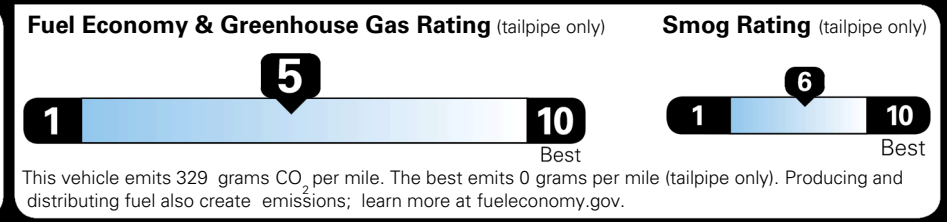

EPA DOT Fuel Economy and Environment

Gasoline Vehicle

You spend \$750 more in fuel costs over 5 years
 compared to the average new vehicle.

Annual fuel cost \$1,850

Actual results will vary for many reasons, including driving conditions and how you drive and maintain your vehicle. The average new vehicle gets 29 MPG and costs \$8,500 to fuel over 5 years. Cost estimates are based on 15,000 miles per year at \$ 3.30 per gallon. MPGe is miles per gasoline gallon equivalent. Vehicle emissions are a significant cause of climate change and smog.