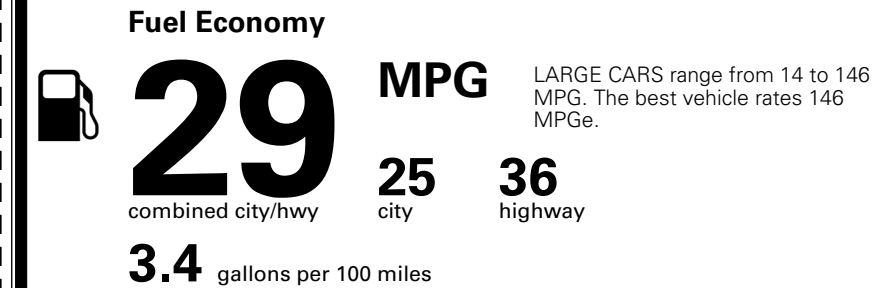

EPA DOT Fuel Economy and Environment

Gasoline Vehicle

You save $0
in fuel costs over 5 years compared to the average new vehicle.

Annual fuel cost
$1,700