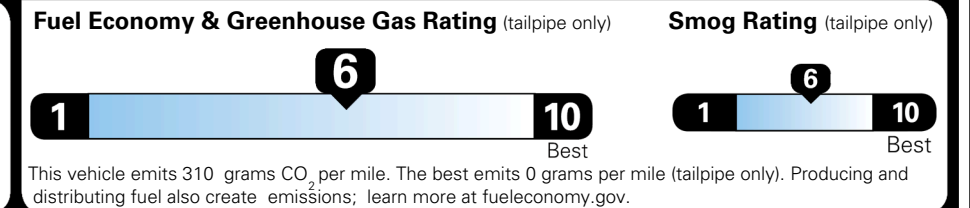

### EPA DOT Fuel Economy and Environment

Gasoline Vehicle

**You save \$0**  
 in fuel costs over 5 years compared to the average new vehicle.

Annual fuel cost  
**\$1,700**

Actual results will vary for many reasons, including driving conditions and how you drive and maintain your vehicle. The average new vehicle gets 29 MPG and costs \$8,500 to fuel over 5 years. Cost estimates are based on 15,000 miles per year at \$ 3.30 per gallon. MPGe is miles per gasoline gallon equivalent. Vehicle emissions are a significant cause of climate change and smog.