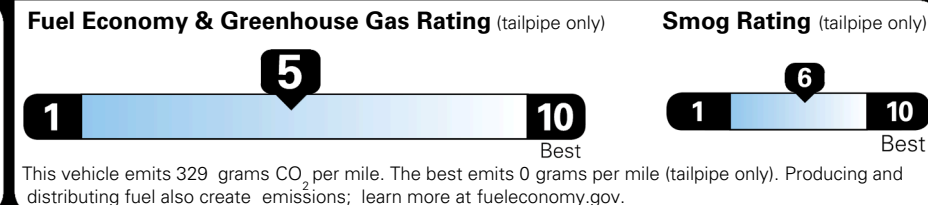

EPA DOT Fuel Economy and Environment

Gasoline Vehicle

You spend
\$750
 more in fuel costs
 over 5 years
 compared to the
 average new vehicle.

Annual fuel cost
\$1,850

Actual results will vary for many reasons, including driving conditions and how you drive and maintain your vehicle. The average new vehicle gets 29 MPG and costs \$8,500 to fuel over 5 years. Cost estimates are based on 15,000 miles per year at \$ 3.30 per gallon. MPGe is miles per gasoline gallon equivalent. Vehicle emissions are a significant cause of climate change and smog.