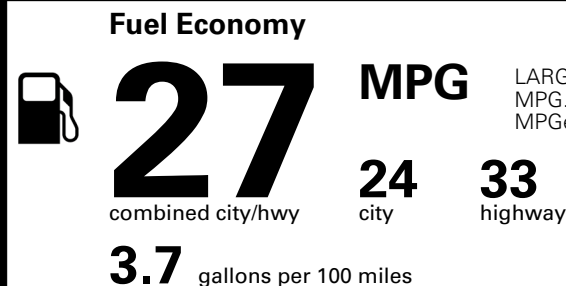

EPA DOT Fuel Economy and Environment

Gasoline Vehicle