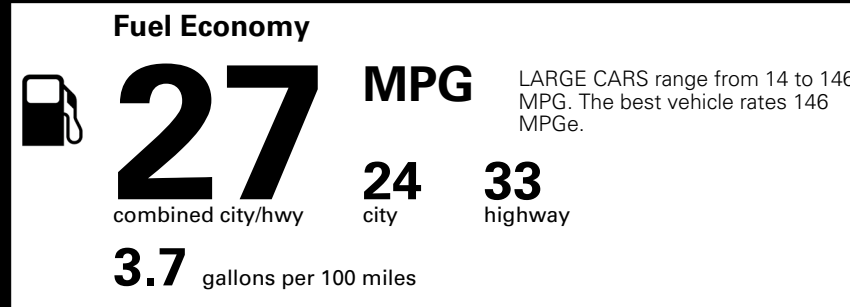

MANUFACTURER'S SUGGESTED RETAIL PRICE ▶

COMPARE GT-LINE AWD FEATURES
Added to/in place of standard GT-Line FWD features
- All-Wheel Drive
- Heated Steering Wheel

ADDITIONAL INSTALLED EQUIPMENT:
(In addition to or in place of standard features)
Wolf Gray Paint
GT-Line Red Interior Color Package
Carpeted Floor Mats
Auto-Dimming Mirror w/ HomeLink™
First Aid Kit, Small
Wheel Locks

$ 30,090.00

Included
Included
Included
$495.00
$295.00
$200.00
$350.00
$45.00
$80.00

MSRP INCLUDING OPTIONS

$ 31,555.00

INLAND FREIGHT AND HANDLING

$ 1,245.00

TOTAL MANUFACTURER'S SUGGESTED RETAIL PRICE ▶

$ 32,800.00

*Additional terms and conditions apply.
**Kia Connect may be currently unavailable for some Model Year 2022 and newer vehicles sold or purchased in Massachusetts; please see owners.kia.com for more information.
NOTE: When you purchase this vehicle, Kia America, Inc. collects personal information you provide to the dealership. For information on our collection and use of personal information and your rights, please see our Privacy Policy on www.kia.com.

TOTAL ADDITIONAL WEIGHT: 10.4

EPA DOT Fuel Economy and Environment