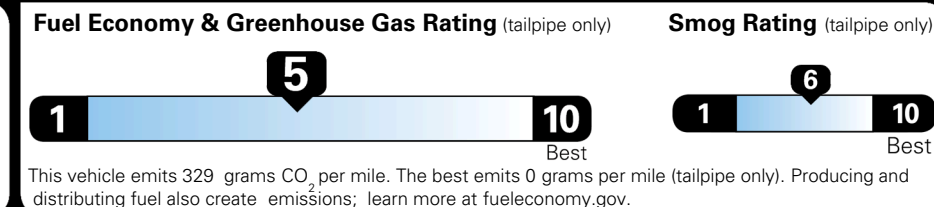

EPA DOT Fuel Economy and Environment

Gasoline Vehicle

You spend
\$750
 more in fuel costs
 over 5 years
 compared to the
 average new vehicle.

Annual fuel cost
\$1,850

Actual results will vary for many reasons, including driving conditions and how you drive and maintain your vehicle. The average new vehicle gets 29 MPG and costs \$8,500 to fuel over 5 years. Cost estimates are based on 15,000 miles per year at \$ 3.30 per gallon. MPGe is miles per gasoline gallon equivalent. Vehicle emissions are a significant cause of climate change and smog.