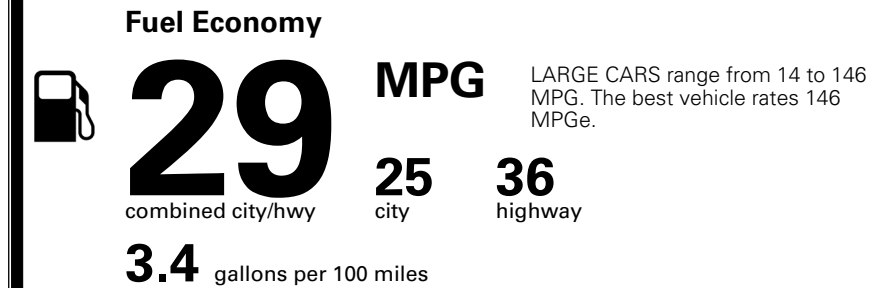

Included
Included
Included
Included
Included
Included
Included
Included
Included
Included
Included

ADDITIONAL INSTALLED EQUIPMENT:

(In addition to or in place of standard features)
Snow White Pearl Paint
GT-Line Premium Package
- Panoramic Sunroof w/ Power Sunshade
- LED Interior Lighting
- Bose Premium Audio w/Active Sound Design
- 18" Black Finished Alloy Wheels, Unique Design
Carpeted Floor Mats

$495.00
$2,200.00
$200.00

MSRP INCLUDING OPTIONS

$ 31,385.00

INLAND FREIGHT AND HANDLING

$ 1,245.00

TOTAL MANUFACTURER'S SUGGESTED RETAIL PRICE ▶

$ 32,630.00

TOTAL ADDITIONAL WEIGHT: 7.3

*Additional terms and conditions apply.

**Kia Connect may be currently unavailable for some Model Year 2022 and newer vehicles sold or purchased in Massachusetts; please see owners.kia.com for more information.

NOTE: When you purchase this vehicle, Kia America, Inc. collects personal information you provide to the dealership. For information on our collection and use of personal information and your rights, please see our Privacy Policy on www.kia.com.

EPA DOT Fuel Economy and Environment

Gasoline Vehicle

You save $0
in fuel costs over 5 years compared to the average new vehicle.

Annual fuel cost $1,700