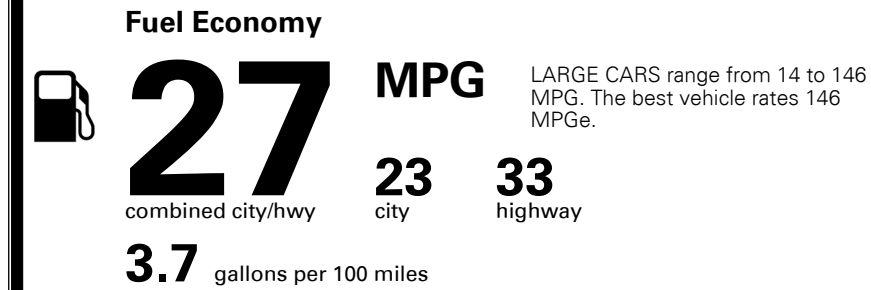

EPA DOT Fuel Economy and Environment

Gasoline Vehicle

You spend
$750
more in fuel costs
over 5 years
compared to the
average new vehicle.

Annual fuel cost
$1,850