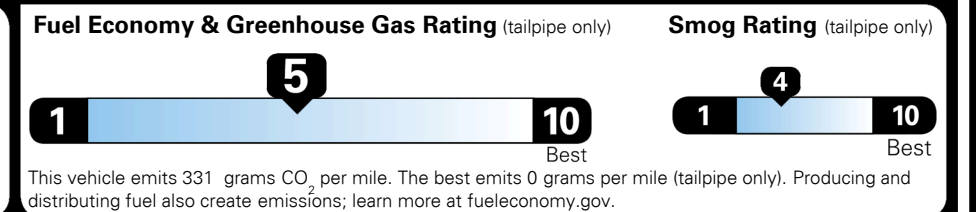

### EPA DOT Fuel Economy and Environment

Gasoline Vehicle

You spend  
**\$750**  
 more in fuel costs  
 over 5 years  
 compared to the  
 average new vehicle.

Annual fuel cost  
**\$1,850**

Actual results will vary for many reasons, including driving conditions and how you drive and maintain your vehicle. The average new vehicle gets 29 MPG and costs \$8,500 to fuel over 5 years. Cost estimates are based on 15,000 miles per year at \$ 3.30 per gallon. MPGe is miles per gasoline gallon equivalent. Vehicle emissions are a significant cause of climate change and smog.