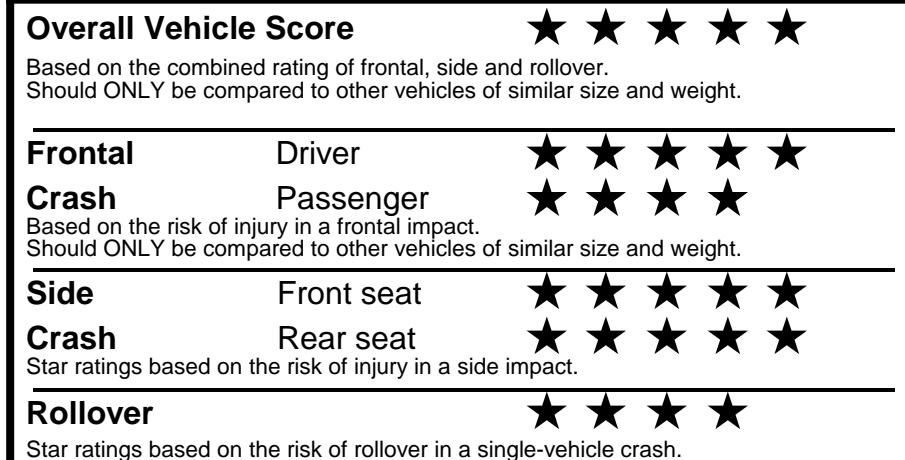

### GOVERNMENT 5-STAR SAFETY RATINGS

Star ratings range from 1 to 5 stars (★★★★★) with 5 being the highest.  
 Source: National Highway Traffic Safety Administration (NHTSA).  
[www.safercar.gov](http://www.safercar.gov) or 1-888-327-4236