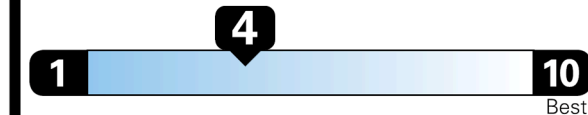

2027 TELLURIDE X-PRO SX-PRESTIGE AWD

MODEL/OPT.CODE: JAC44B5 / 10
EXTERIOR COLOR: GLACIAL WHITE PEARL
INTERIOR COLOR: BLACK
VEHICLE ID NUMBER: 5XYPLES15VG001591
PORT OF ENTRY: WEST POINT

Sold To: CA318
Dublin Kia
4300 JOHN MONEGO COURT
DUBLIN CA 94568

Ship To: CA318

STANDARD FEATURES

STANDARD SX-PRESTIGE AWD FEATURES

MECHANICAL
2.5L Turbo Engine; 274hp & 311 lb-ft Torque
8-Speed Automatic Transmission
All-Wheel Drive w/ Terrain Mode
Self-Leveling Rear Suspension

ADVANCED DRIVER-ASSISTANCE SYSTEMS

Forward Collision-Avoidance Assist 2
Blind-Spot Collision-Avoidance Assist
Rear Cross-Traffic Collision-Avoidance Assist
Lane Keeping Assist & Lane Following Assist 2
Safe Exit Assist & Highway Driving Assist 2
Parking Distance Warning - Forward / Reverse / Side
Parking Collision-Avoidance Assist - Reverse
Surround View Monitor & Blind-Spot View Monitor
Remote Smart Parking Assist
Navigation-Based Smart Cruise Control-Curve

SAFETY

Dual Front Advanced Airbags & Driver's Knee Airbag
Dual Front and Rear Seat-Mounted Side Airbags
Front Center & Full-Length Curtain Airbags

INTERIOR, COMFORT & CONVENIENCE

Dual 12.3" Screen Panoramic Display w/ Navigation
Head-Up Display and Ergo Motion Driver's Seat
Kia Connect w/Comp 3-Yr Ultimate.* Where Available**
SIRIUSXM® w/Free 3-Mo. Subscription*
Meridian Premium Audio System
Digital Rear View Mirror & 115V Inverter Outlet
Dual Wireless Phone Charger & HomeLink™ Garage Opener
SynTex & SynTex Suede Seating Material
Heated & Ventilated Power Adjustable Front Seats
Heated & Ventilated 2nd Row Captain's Chairs (2 Seats)
Power Tilt & Telescopic Heated Steering Wheel w/ Memory
Engineered Wood Interior Accents

EXTERIOR