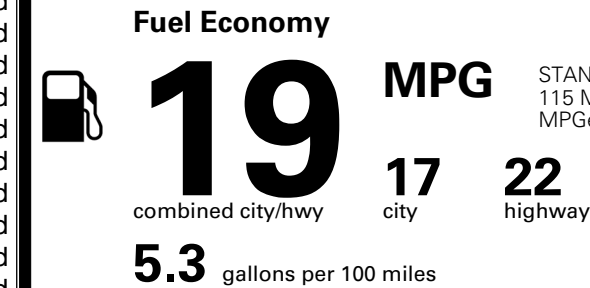

\$995.00
 \$250.00

MSRP INCLUDING OPTIONS

\$ 58,035.00

INLAND FREIGHT AND HANDLING

\$ 1,545.00

TOTAL MANUFACTURER'S SUGGESTED RETAIL PRICE ▶

\$ 59,580.00

TOTAL ADDITIONAL WEIGHT: 7.2

EPA DOT Fuel Economy and Environment

Gasoline Vehicle

STANDARD SUVs range from 13 to 115 MPG. The best vehicle rates 146 MPGe.

You spend
\$4,250
 more in fuel costs
 over 5 years
 compared to the
 average new vehicle.

Annual fuel cost
\$2,450

Fuel Economy & Greenhouse Gas Rating (tailpipe only)

Smog Rating (tailpipe only)

This vehicle emits 467 grams CO₂ per mile. The best emits 0 grams per mile (tailpipe only). Producing and distributing fuel also create emissions; learn more at fueleconomy.gov.