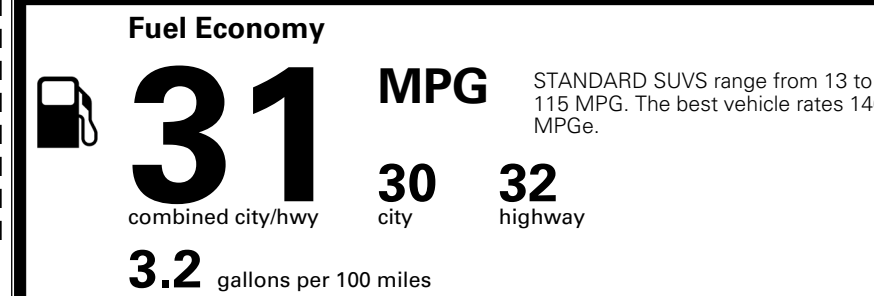

Included
 Included
 Included
 Included
 Included
 Included
 Included

\$495.00
 \$625.00
 \$250.00
 \$155.00
 \$80.00

MSRP INCLUDING OPTIONS

\$ 56,095.00

INLAND FREIGHT AND HANDLING

\$ 1,545.00

TOTAL MANUFACTURER'S SUGGESTED RETAIL PRICE ▶

\$ 57,640.00

TOTAL ADDITIONAL WEIGHT: 15.1

EPA DOT Fuel Economy and Environment

Gasoline Vehicle

You save \$500
 in fuel costs over 5 years compared to the average new vehicle.

Annual fuel cost \$1,500

Actual results will vary for many reasons, including driving conditions and how you drive and maintain your vehicle. The average new vehicle gets 29 MPG and costs \$8,000 to fuel over 5 years. Cost estimates are based on 15,000 miles per year at \$ 3.10 per gallon. MPGe is miles per gasoline gallon equivalent. Vehicle emissions are a significant cause of climate change and smog.