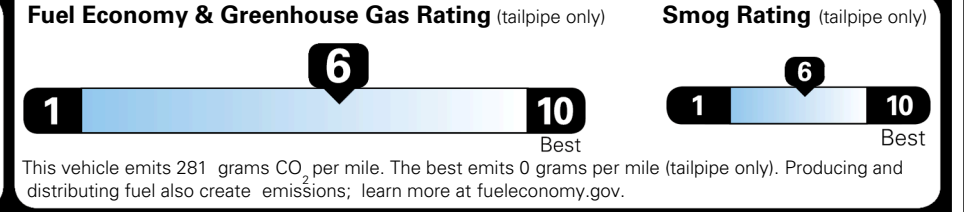

Included
 Included
 Included
 Included
 Included
 Included
 Included

\$495.00
 \$625.00
 \$250.00
 \$155.00
 \$80.00

MSRP INCLUDING OPTIONS

\$ 56,095.00

INLAND FREIGHT AND HANDLING

\$ 1,545.00

TOTAL MANUFACTURER'S SUGGESTED RETAIL PRICE ▶

\$ 57,640.00

TOTAL ADDITIONAL WEIGHT: 15.1

EPA DOT Fuel Economy and Environment

Gasoline Vehicle

You save \$500
 in fuel costs over 5 years compared to the average new vehicle.

Annual fuel cost \$1,500

Actual results will vary for many reasons, including driving conditions and how you drive and maintain your vehicle. The average new vehicle gets 29 MPG and costs \$8,000 to fuel over 5 years. Cost estimates are based on 15,000 miles per year at \$ 3.10 per gallon. MPGe is miles per gasoline gallon equivalent. Vehicle emissions are a significant cause of climate change and smog.