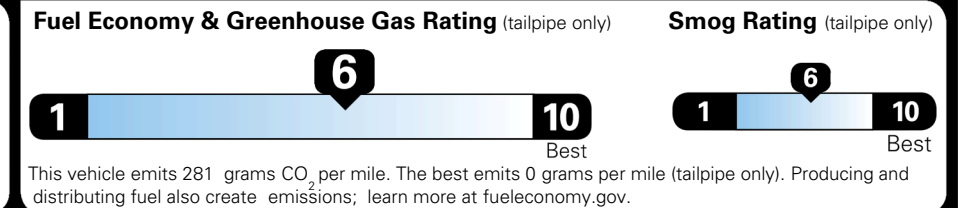

\$ 55,575.00

\$ 1,545.00

\$ 57,120.00

EPA DOT Fuel Economy and Environment

Gasoline Vehicle

You save \$500
 in fuel costs over 5 years compared to the average new vehicle.

Annual fuel cost **\$1,500**

Actual results will vary for many reasons, including driving conditions and how you drive and maintain your vehicle. The average new vehicle gets 29 MPG and costs \$8,000 to fuel over 5 years. Cost estimates are based on 15,000 miles per year at \$ 3.10 per gallon. MPGe is miles per gasoline gallon equivalent. Vehicle emissions are a significant cause of climate change and smog.