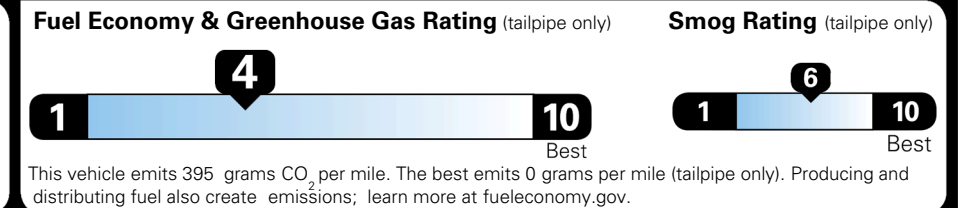

You spend
$2,750
more in fuel costs
over 5 years
compared to the
average new vehicle.

Annual fuel cost
$2,250