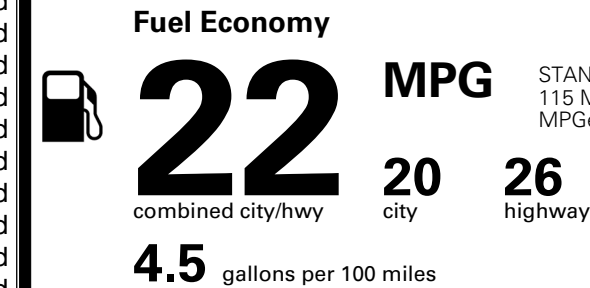

\$495.00
 \$295.00
 \$625.00
 \$255.00
 \$200.00
 \$165.00

MSRP INCLUDING OPTIONS

\$ 45,825.00

INLAND FREIGHT AND HANDLING

\$ 1,545.00

TOTAL MANUFACTURER'S SUGGESTED RETAIL PRICE ▶

\$ 47,370.00

TOTAL ADDITIONAL WEIGHT: 14.4

EPA DOT Fuel Economy and Environment

Gasoline Vehicle

You spend
\$2,750
 more in fuel costs
 over 5 years
 compared to the
 average new vehicle.

Annual fuel cost
\$2,250

Actual results will vary for many reasons, including driving conditions and how you drive and maintain your vehicle. The average new vehicle gets 29 MPG and costs \$8,500 to fuel over 5 years. Cost estimates are based on 15,000 miles per year at \$ 3.30 per gallon. MPGe is miles per gasoline gallon equivalent. Vehicle emissions are a significant cause of climate change and smog.