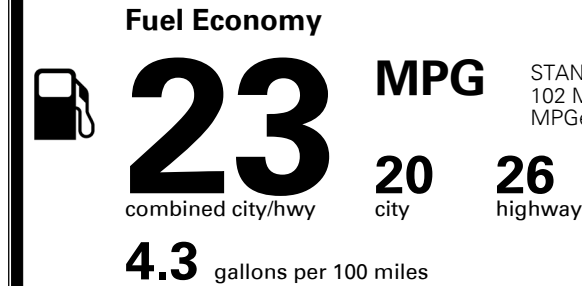

\$600.00
 \$225.00

MSRP INCLUDING OPTIONS

\$ 38,615.00

INLAND FREIGHT AND HANDLING

\$ 1,365.00

TOTAL MANUFACTURER'S SUGGESTED RETAIL PRICE ▶

\$ 39,980.00

TOTAL ADDITIONAL WEIGHT: 12.0

EPA DOT Fuel Economy and Environment

Gasoline Vehicle

STANDARD SUVs range from 13 to 102 MPG. The best vehicle rates 132 MPGe.

You spend
\$1,500
 more in fuel costs
 over 5 years
 compared to the
 average new vehicle.