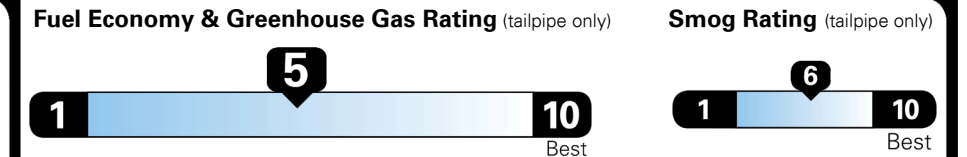

This vehicle emits 398 grams CO₂ per mile. The best emits 0 grams per mile (tailpipe only). Producing and distributing fuel also create emissions; learn more at fueleconomy.gov.

Actual results will vary for many reasons, including driving conditions and how you drive and maintain your vehicle. The average new vehicle gets 28 MPG and costs $9,750 to fuel over 5 years. Cost estimates are based on 15,000 miles per year at $ 3.60 per gallon. MPGe is miles per gasoline gallon equivalent. Vehicle emissions are a significant cause of climate change and smog.

fueleconomy.gov

Calculate personalized estimates and compare vehicles

GOVERNMENT 5-STAR SAFETY RATINGS

Overall Vehicle Score ★ ★ ★ ★ ★

Based on the combined rating of frontal, side and rollover. Should ONLY be compared to other vehicles of similar size and weight.

Frontal Driver ★ ★ ★ ★

Crash Passenger ★ ★ ★ ★

Based on the risk of injury in a frontal impact. Should ONLY be compared to other vehicles of similar size and weight.

Side Front seat ★ ★ ★ ★ ★

Crash Rear seat ★ ★ ★ ★ ★

Star ratings based on the risk of injury in a side impact.

Rollover ★ ★ ★ ★

Star ratings based on the risk of rollover in a single-vehicle crash.

Star ratings range from 1 to 5 stars (★★★★★) with 5 being the highest.

Source: National Highway Traffic Safety Administration (NHTSA).

www.safercar.gov or 1-888-327-4236

Manufacturer's suggested retail price includes Manufacturer's recommended pre-delivery service. License and title fees, state and local taxes and other dealer installed options and accessories are not included in the manufacturer's suggested retail price.

PARTS CONTENT INFORMATION

FOR VEHICLES IN THIS CAR LINE U.S./CANADIAN PARTS CONTENT: 60 %

MAJOR SOURCES OF FOREIGN PARTS: KOREA: 30%

NOTE: PARTS CONTENT DOES NOT INCLUDE FINAL ASSEMBLY, DISTRIBUTION, OR OTHER NON-PARTS COSTS.

FOR THIS VEHICLE FINAL ASSEMBLY POINT: WEST POINT, GA, USA

COUNTRY OF ORIGIN

ENGINE (MOTOR): KOREA

TRANSMISSION: USA