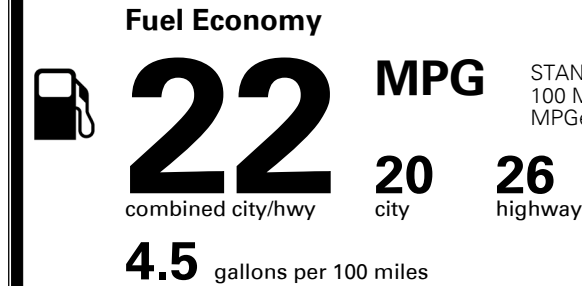

\$ 44,195.00

TOTAL ADDITIONAL WEIGHT: 16.9

*Additional terms and conditions apply.

**Kia Connect may be currently unavailable for Model Year 2022 and newer vehicles sold or purchased in Massachusetts; please see owners.kia.com for updates on availability.

EPA DOT Fuel Economy and Environment

Gasoline Vehicle

STANDARD SUVS range from 11 to 100 MPG. The best vehicle rates 140 MPGe.

You spend
\$2,500
 more in fuel costs
 over 5 years
 compared to the
 average new vehicle.