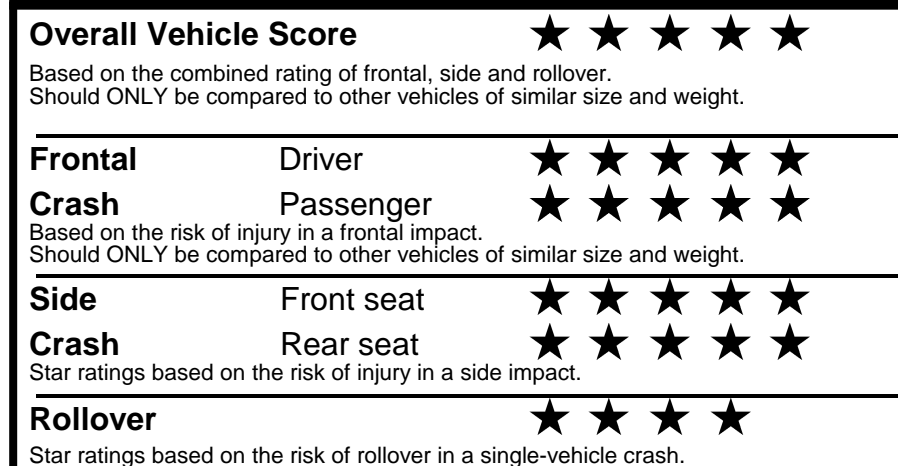

fueleconomy.gov

Calculate personalized estimates and compare vehicles

GOVERNMENT 5-STAR SAFETY RATINGS

Star ratings range from 1 to 5 stars (★★★★★) with 5 being the highest. Source: National Highway Traffic Safety Administration (NHTSA). www.safercar.gov or 1-888-327-4236