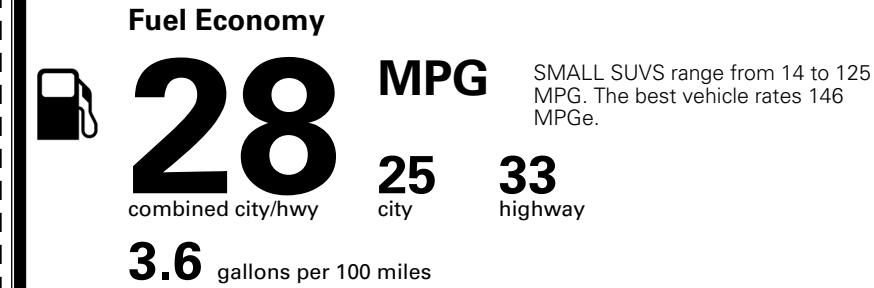

MSRP INCLUDING OPTIONS \$ 31,395.00

INLAND FREIGHT AND HANDLING \$ 1,495.00

TOTAL MANUFACTURER'S SUGGESTED RETAIL PRICE ► \$ 32,890.00

TOTAL ADDITIONAL WEIGHT: 10.4

EPA DOT Fuel Economy and Environment

Gasoline Vehicle