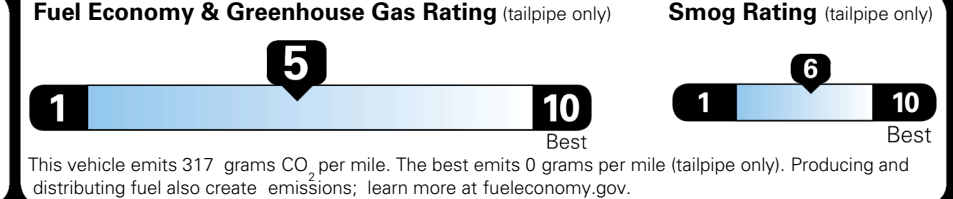

Actual results will vary for many reasons, including driving conditions and how you drive and maintain your vehicle. The average new vehicle gets 29 MPG and costs $8,500 to fuel over 5 years. Cost estimates are based on 15,000 miles per year at $ 3.30 per gallon. MPGe is miles per gasoline gallon equivalent. Vehicle emissions are a significant cause of climate change and smog.

fueleconomy.gov

Calculate personalized estimates and compare vehicles