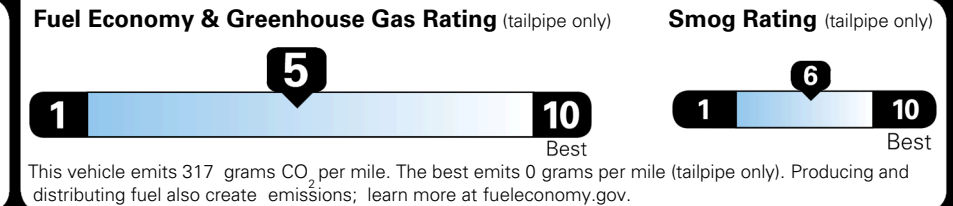

Actual results will vary for many reasons, including driving conditions and how you drive and maintain your vehicle. The average new vehicle gets 29 MPG and costs $8,500 to fuel over 5 years. Cost estimates are based on 15,000 miles per year at $ 3.30 per gallon. MPGe is miles per gasoline gallon equivalent. Vehicle emissions are a significant cause of climate change and smog.

fueleconomy.gov

Calculate personalized estimates and compare vehicles