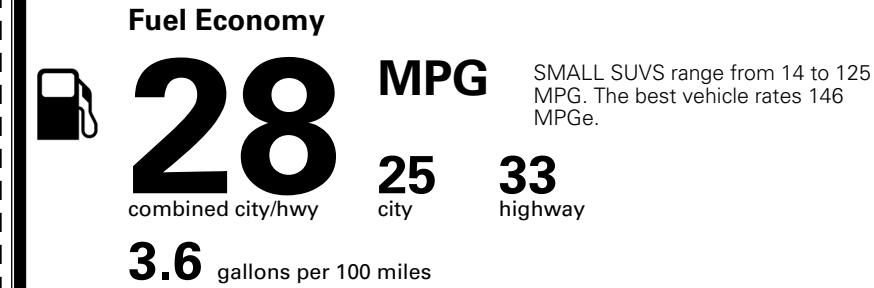

MSRP INCLUDING OPTIONS \$ 31,285.00

INLAND FREIGHT AND HANDLING \$ 1,495.00

TOTAL MANUFACTURER'S SUGGESTED RETAIL PRICE ► \$ 32,780.00

TOTAL ADDITIONAL WEIGHT: 6.6

EPA DOT Fuel Economy and Environment

Gasoline Vehicle