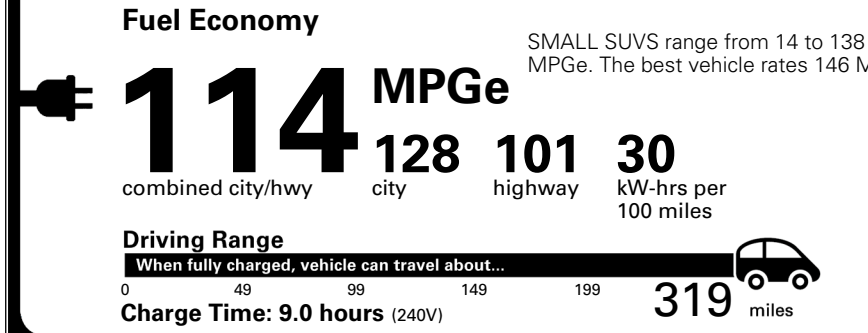

\$ 49,635.00

\$ 1,545.00

\$ 51,180.00

EPA DOT Fuel Economy and Environment

Electric Vehicle

You save \$4,750
 in fuel costs over 5 years compared to the average new vehicle.

Annual fuel cost \$750

Actual results will vary for many reasons, including driving conditions and how you drive and maintain your vehicle. The average new vehicle gets 29 MPG and costs \$8,500 to fuel over 5 years. Cost estimates are based on 15,000 miles per year at \$0.17 per kW-hr. MPGe is miles per gasoline gallon equivalent. Vehicle emissions are a significant cause of global warming and smog.