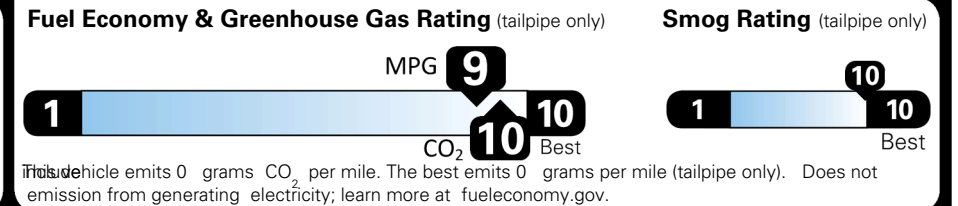

\$ 49,635.00

\$ 1,545.00

\$ 51,180.00

EPA DOT Fuel Economy and Environment

Electric Vehicle

You save \$4,750
 in fuel costs over 5 years compared to the average new vehicle.

Annual fuel cost \$750

Actual results will vary for many reasons, including driving conditions and how you drive and maintain your vehicle. The average new vehicle gets 29 MPG and costs \$8,500 to fuel over 5 years. Cost estimates are based on 15,000 miles per year at \$0.17 per kW-hr. MPGe is miles per gasoline gallon equivalent. Vehicle emissions are a significant cause of global warming and smog.

fueleconomy.gov

Calculate personalized estimates and compare vehicles

GOVERNMENT 5-STAR SAFETY RATINGS

Overall Vehicle Score ★★★★★

Based on the combined rating of frontal, side and rollover. Should ONLY be compared to other vehicles of similar size and weight.