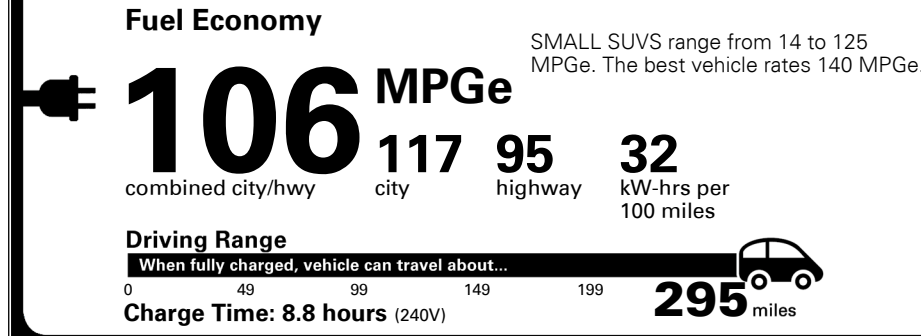

MSRP INCLUDING OPTIONS

\$ 54,960.00

INLAND FREIGHT AND HANDLING

\$ 1,495.00

TOTAL MANUFACTURER'S SUGGESTED RETAIL PRICE ▶

\$ 56,455.00

TOTAL ADDITIONAL WEIGHT: 10.6

EPA DOT Fuel Economy and Environment

Electric Vehicle

You save \$5,750
 in fuel costs over 5 years compared to the average new vehicle.

Annual fuel cost \$750

Actual results will vary for many reasons, including driving conditions and how you drive and maintain your vehicle. The average new vehicle gets 28 MPG and costs \$9,500 to fuel over 5 years. Cost estimates are based on 15,000 miles per year at \$0.16 per kW-hr. MPGe is miles per gasoline gallon equivalent. Vehicle emissions are a significant cause of global warming and smog.