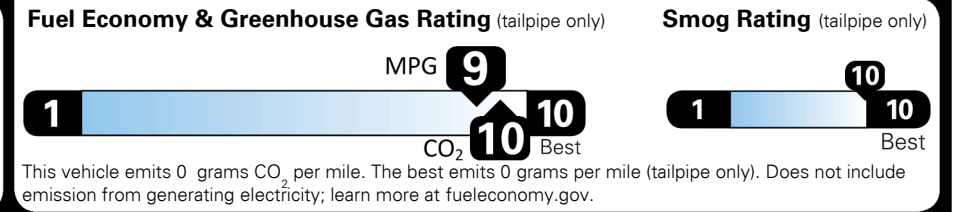

Actual results will vary for many reasons, including driving conditions and how you drive and maintain your vehicle. The average new vehicle gets 28 MPG and costs $9,500 to fuel over 5 years. Cost estimates are based on 15,000 miles per year at $0.16 per kW-hr. MPGe is miles per gasoline gallon equivalent. Vehicle emissions are a significant cause of global warming and smog.

fueleconomy.gov

Calculate personalized estimates and compare vehicles

GOVERNMENT 5-STAR SAFETY RATINGS

Overall Vehicle Score	Not Rated
Based on the combined rating of frontal, side and rollover. Should ONLY be compared to other vehicles of similar size and weight.	
Frontal	Driver ★ ★ ★ ★ ★
Crash	Passenger ★ ★ ★ ★
Based on the risk of injury in a frontal impact. Should ONLY be compared to other vehicles of similar size and weight.	
Side	Front seat Not Rated
Crash	Rear seat Not Rated
Star ratings based on the risk of injury in a side impact.	
Rollover	★ ★ ★ ★ ★
Star ratings based on the risk of rollover in a single-vehicle crash.	

Star ratings range from 1 to 5 stars (★★★★★) with 5 being the highest.
Source: National Highway Traffic Safety Administration (NHTSA).
www.safercar.gov or 1-888-327-4236

Manufacturer's suggested retail price includes Manufacturer's recommended pre-delivery service. License and title fees, state and local taxes and other dealer installed options and accessories are not included in the manufacturer's suggested retail price.

PARTS CONTENT INFORMATION

FOR VEHICLES IN THIS CAR LINE U.S./CANADIAN PARTS CONTENT: 80 %

MAJOR SOURCES OF FOREIGN PARTS: KOREA: 15%

NOTE: PARTS CONTENT DOES NOT INCLUDE FINAL ASSEMBLY, DISTRIBUTION, OR OTHER NON-PARTS COSTS.

FOR THIS VEHICLE FINAL ASSEMBLY POINT: WEST POINT, GA, USA

COUNTRY OF ORIGIN
ENGINE (MOTOR): USA
TRANSMISSION: USA