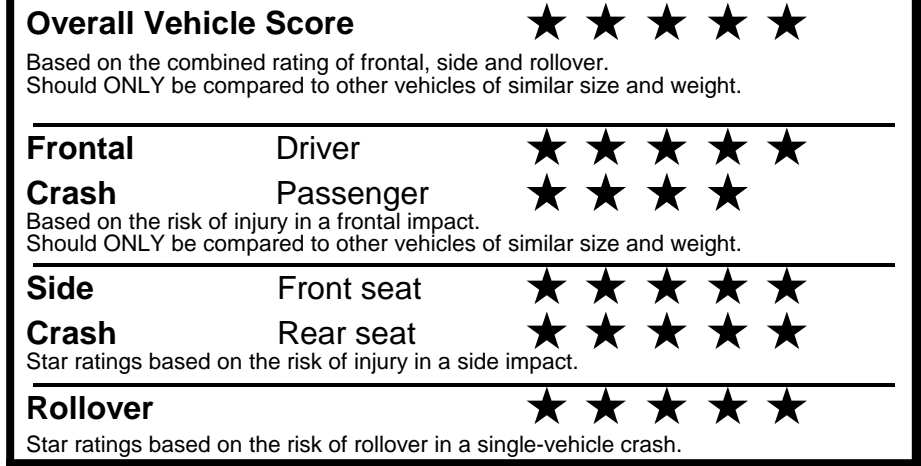

fueleconomy.gov
 Calculate personalized estimates and compare vehicles

Smartphone QR Code

GOVERNMENT 5-STAR SAFETY RATINGS

Star ratings range from 1 to 5 stars (★★★★★) with 5 being the highest.
 Source: National Highway Traffic Safety Administration (NHTSA).
www.safercar.gov or 1-888-327-4236