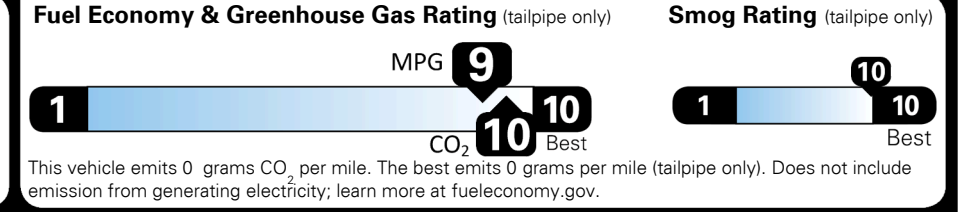

EPA DOT Fuel Economy and Environment

Electric Vehicle

You save \$5,750
 in fuel costs over 5 years compared to the average new vehicle.

Annual fuel cost \$750

Actual results will vary for many reasons, including driving conditions and how you drive and maintain your vehicle. The average new vehicle gets 28 MPG and costs \$9,500 to fuel over 5 years. Cost estimates are based on 15,000 miles per year at \$0.16 per kW-hr. MPGe is miles per gasoline gallon equivalent. Vehicle emissions are a significant cause of global warming and smog.