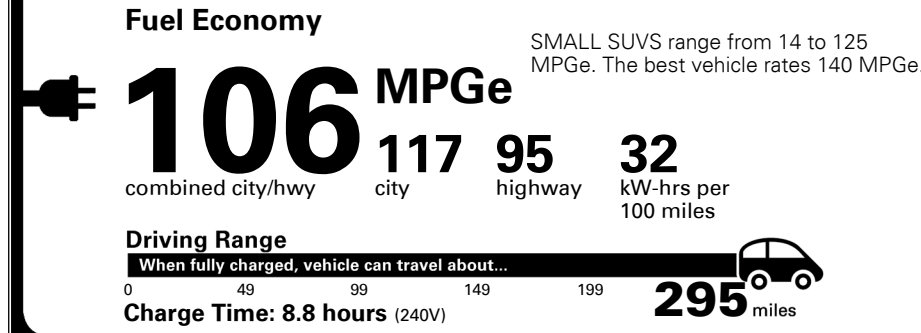

MSRP INCLUDING OPTIONS

\$ 55,455.00

INLAND FREIGHT AND HANDLING

\$ 1,495.00

TOTAL MANUFACTURER'S SUGGESTED RETAIL PRICE ▶

\$ 56,950.00

TOTAL ADDITIONAL WEIGHT: 10.6

*Additional terms and conditions apply.
 **Kia Connect may be currently unavailable for some Model Year 2022 and newer vehicles sold or purchased in Massachusetts; please see owners.kia.com for more information.
 NOTE: When you purchase this vehicle, Kia America, Inc. collects personal information you provide to the dealership. For information on our collection and use of personal information and your rights, please see our Privacy Policy on www.kia.com.

EPA DOT Fuel Economy and Environment

Electric Vehicle

You save \$5,750
 in fuel costs over 5 years compared to the average new vehicle.

Annual fuel cost \$750

Actual results will vary for many reasons, including driving conditions and how you drive and maintain your vehicle. The average new vehicle gets 28 MPG and costs \$9,500 to fuel over 5 years. Cost estimates are based on 15,000 miles per year at \$0.16 per kW-hr. MPGe is miles per gasoline gallon equivalent. Vehicle emissions are a significant cause of global warming and smog.